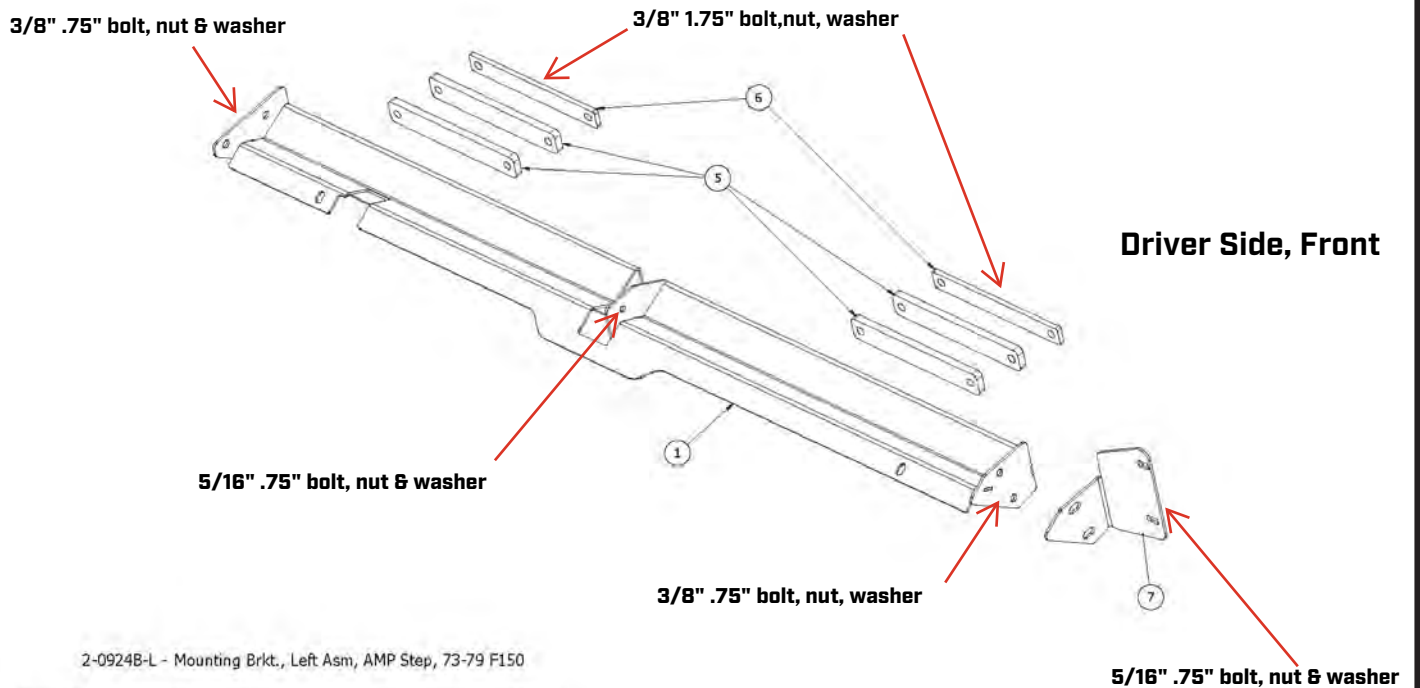

Difficulty

Part Number:

TOOLS REQUIRED	PARTS INCLUDED

INSTRUCTIONS

PAGE 1

Part Number:

INSTRUCTIONS

PAGE 2

Part Number:

INSTRUCTIONS

PAGE 3

2-0924B-L - Mounting Brkt., Left Asm, AMP Step, 73-79 F150

ITEM NO.	PART NUMBER	DESCRIPTION	Qty
1	2-0924b-2m	Rail Mounting Brkt., Left Asm, AMP Step, 73-79 F150	1
5	2-0924b-6	Spacer, Mount, Amp Step, 73-79 Truck	4
6	2-0924b-7	Backing Plate, Mount, Amp Step, 73-79 Truck	2
7	2-0924b-8m	Front Support Mounting Brkt., Left Asm., AMP Step, 73-79 F150	1