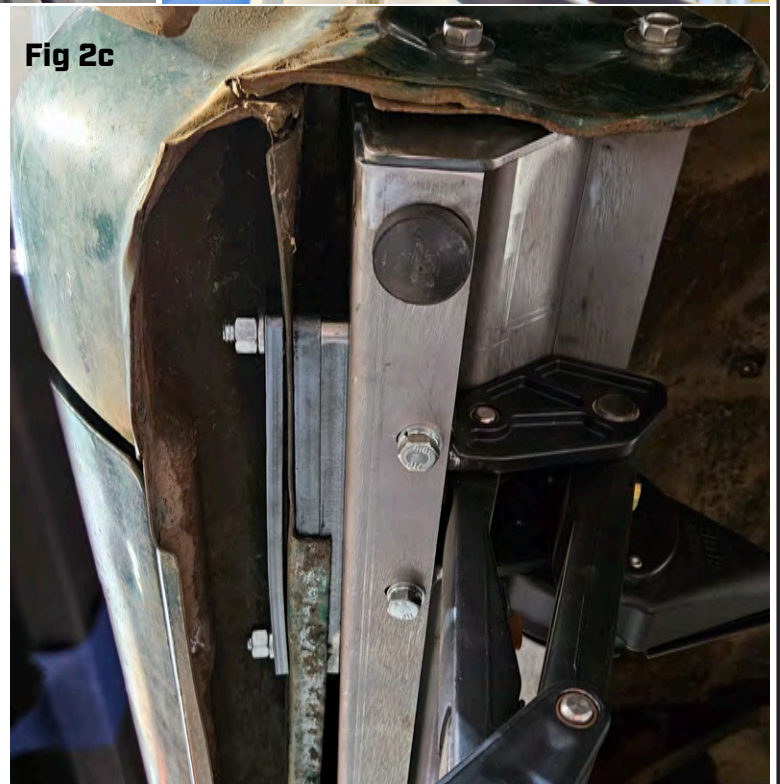

Questions? Please email info@tomsoffroad.com or call (541) 779-1339

TOMSOFFROAD.COM