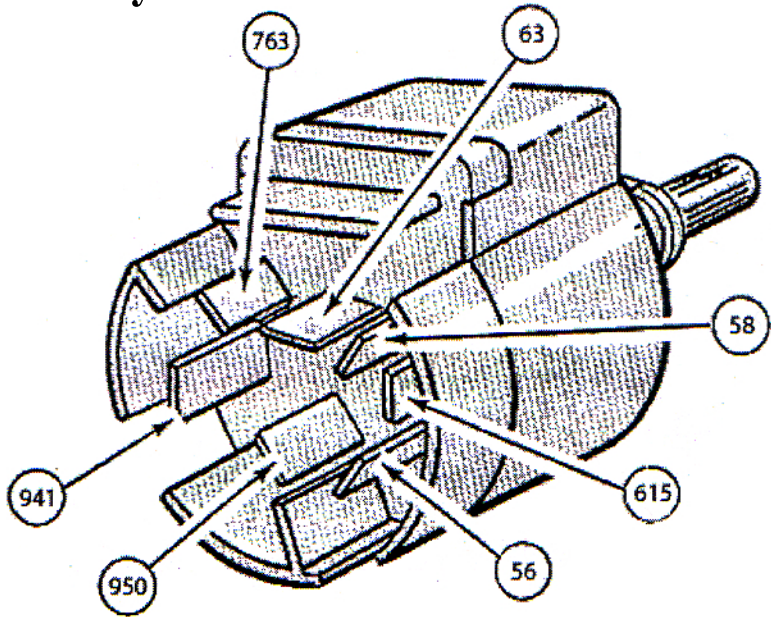

Checking Wiper Switch Continuity

Switch Position

Off (Park)

Low

High

Washer On

Continuity Between Terminals

763 - 63

58 - 615

763 - 63 - 56

763 - 63 - 56

941 - 950

Color Code of Wiring to Wiper Switch

763 - Orange/White (Power In)

63 - Red (Park Power)

58 - White (Low Speed)

941 - Black/Green (Washer Squirter)

950 - Black (Power in for Wiper)

56 - Blue (High Speed)

615 - Black (Park Circuit Power)